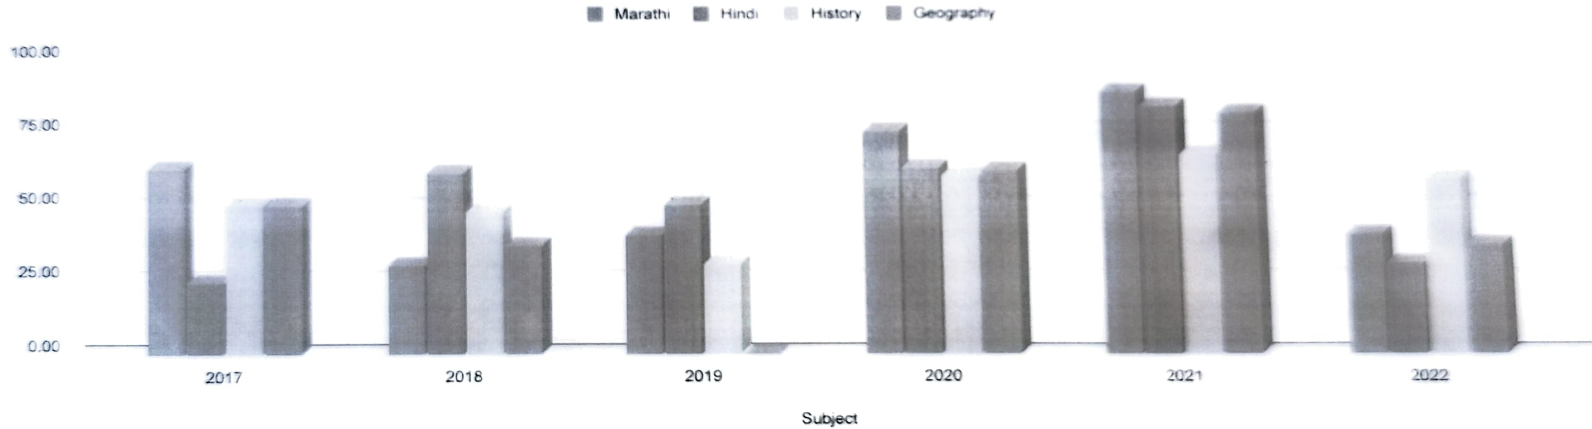

Passing Percentage of Department Year Wise

P.S. Wadile
Principal
Late Annasaheb P.S. Wadile
Arts College, Thalner
Tal. Shirpur, Dist. Dhule